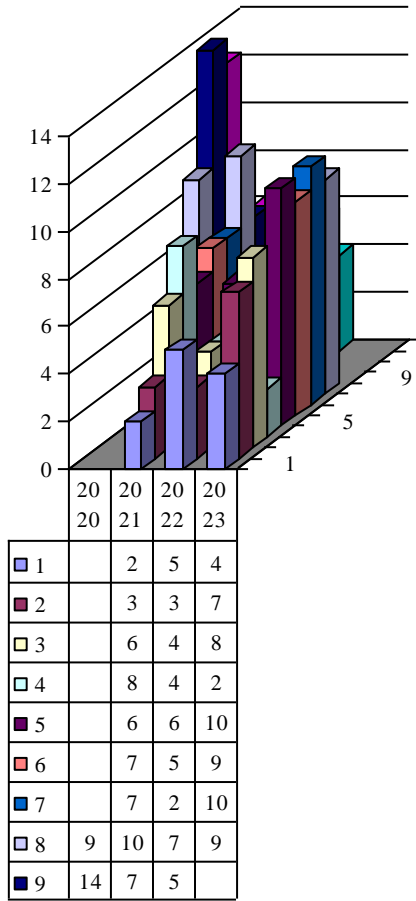

**Archdiocese of St. Louis  
The Reclamation Center  
Web Statistics Item Donation State**

State Illinois

<b>Year</b>	<b>Month</b>	<b>State</b>	<b>Count</b>
2020	8	Illinois	1
2020	10	Illinois	1
2021	3	Illinois	1
2022	1	Illinois	1
2023	2	Illinois	1
2023	5	Illinois	2

Year	Month	State	Count
2020	8	Missouri	9
2020	9	Missouri	14
2020	10	Missouri	13
2020	11	Missouri	6
2020	12	Missouri	5
2021	1	Missouri	2
2021	2	Missouri	3
2021	3	Missouri	6
2021	4	Missouri	8
2021	5	Missouri	6
2021	6	Missouri	7
2021	7	Missouri	7
2021	8	Missouri	10
2021	9	Missouri	7
2021	10	Missouri	7
2021	11	Missouri	2
2021	12	Missouri	3
2022	1	Missouri	5
2022	2	Missouri	3
2022	3	Missouri	4
2022	4	Missouri	4
2022	5	Missouri	6
2022	6	Missouri	5
2022	7	Missouri	2
2022	8	Missouri	7
2022	9	Missouri	5
2022	10	Missouri	5
2022	11	Missouri	6
2022	12	Missouri	4
2023	1	Missouri	4
2023	2	Missouri	7
2023	3	Missouri	8
2023	4	Missouri	2

2023	5	Missouri	10
2023	6	Missouri	9
2023	7	Missouri	10
2023	8	Missouri	9